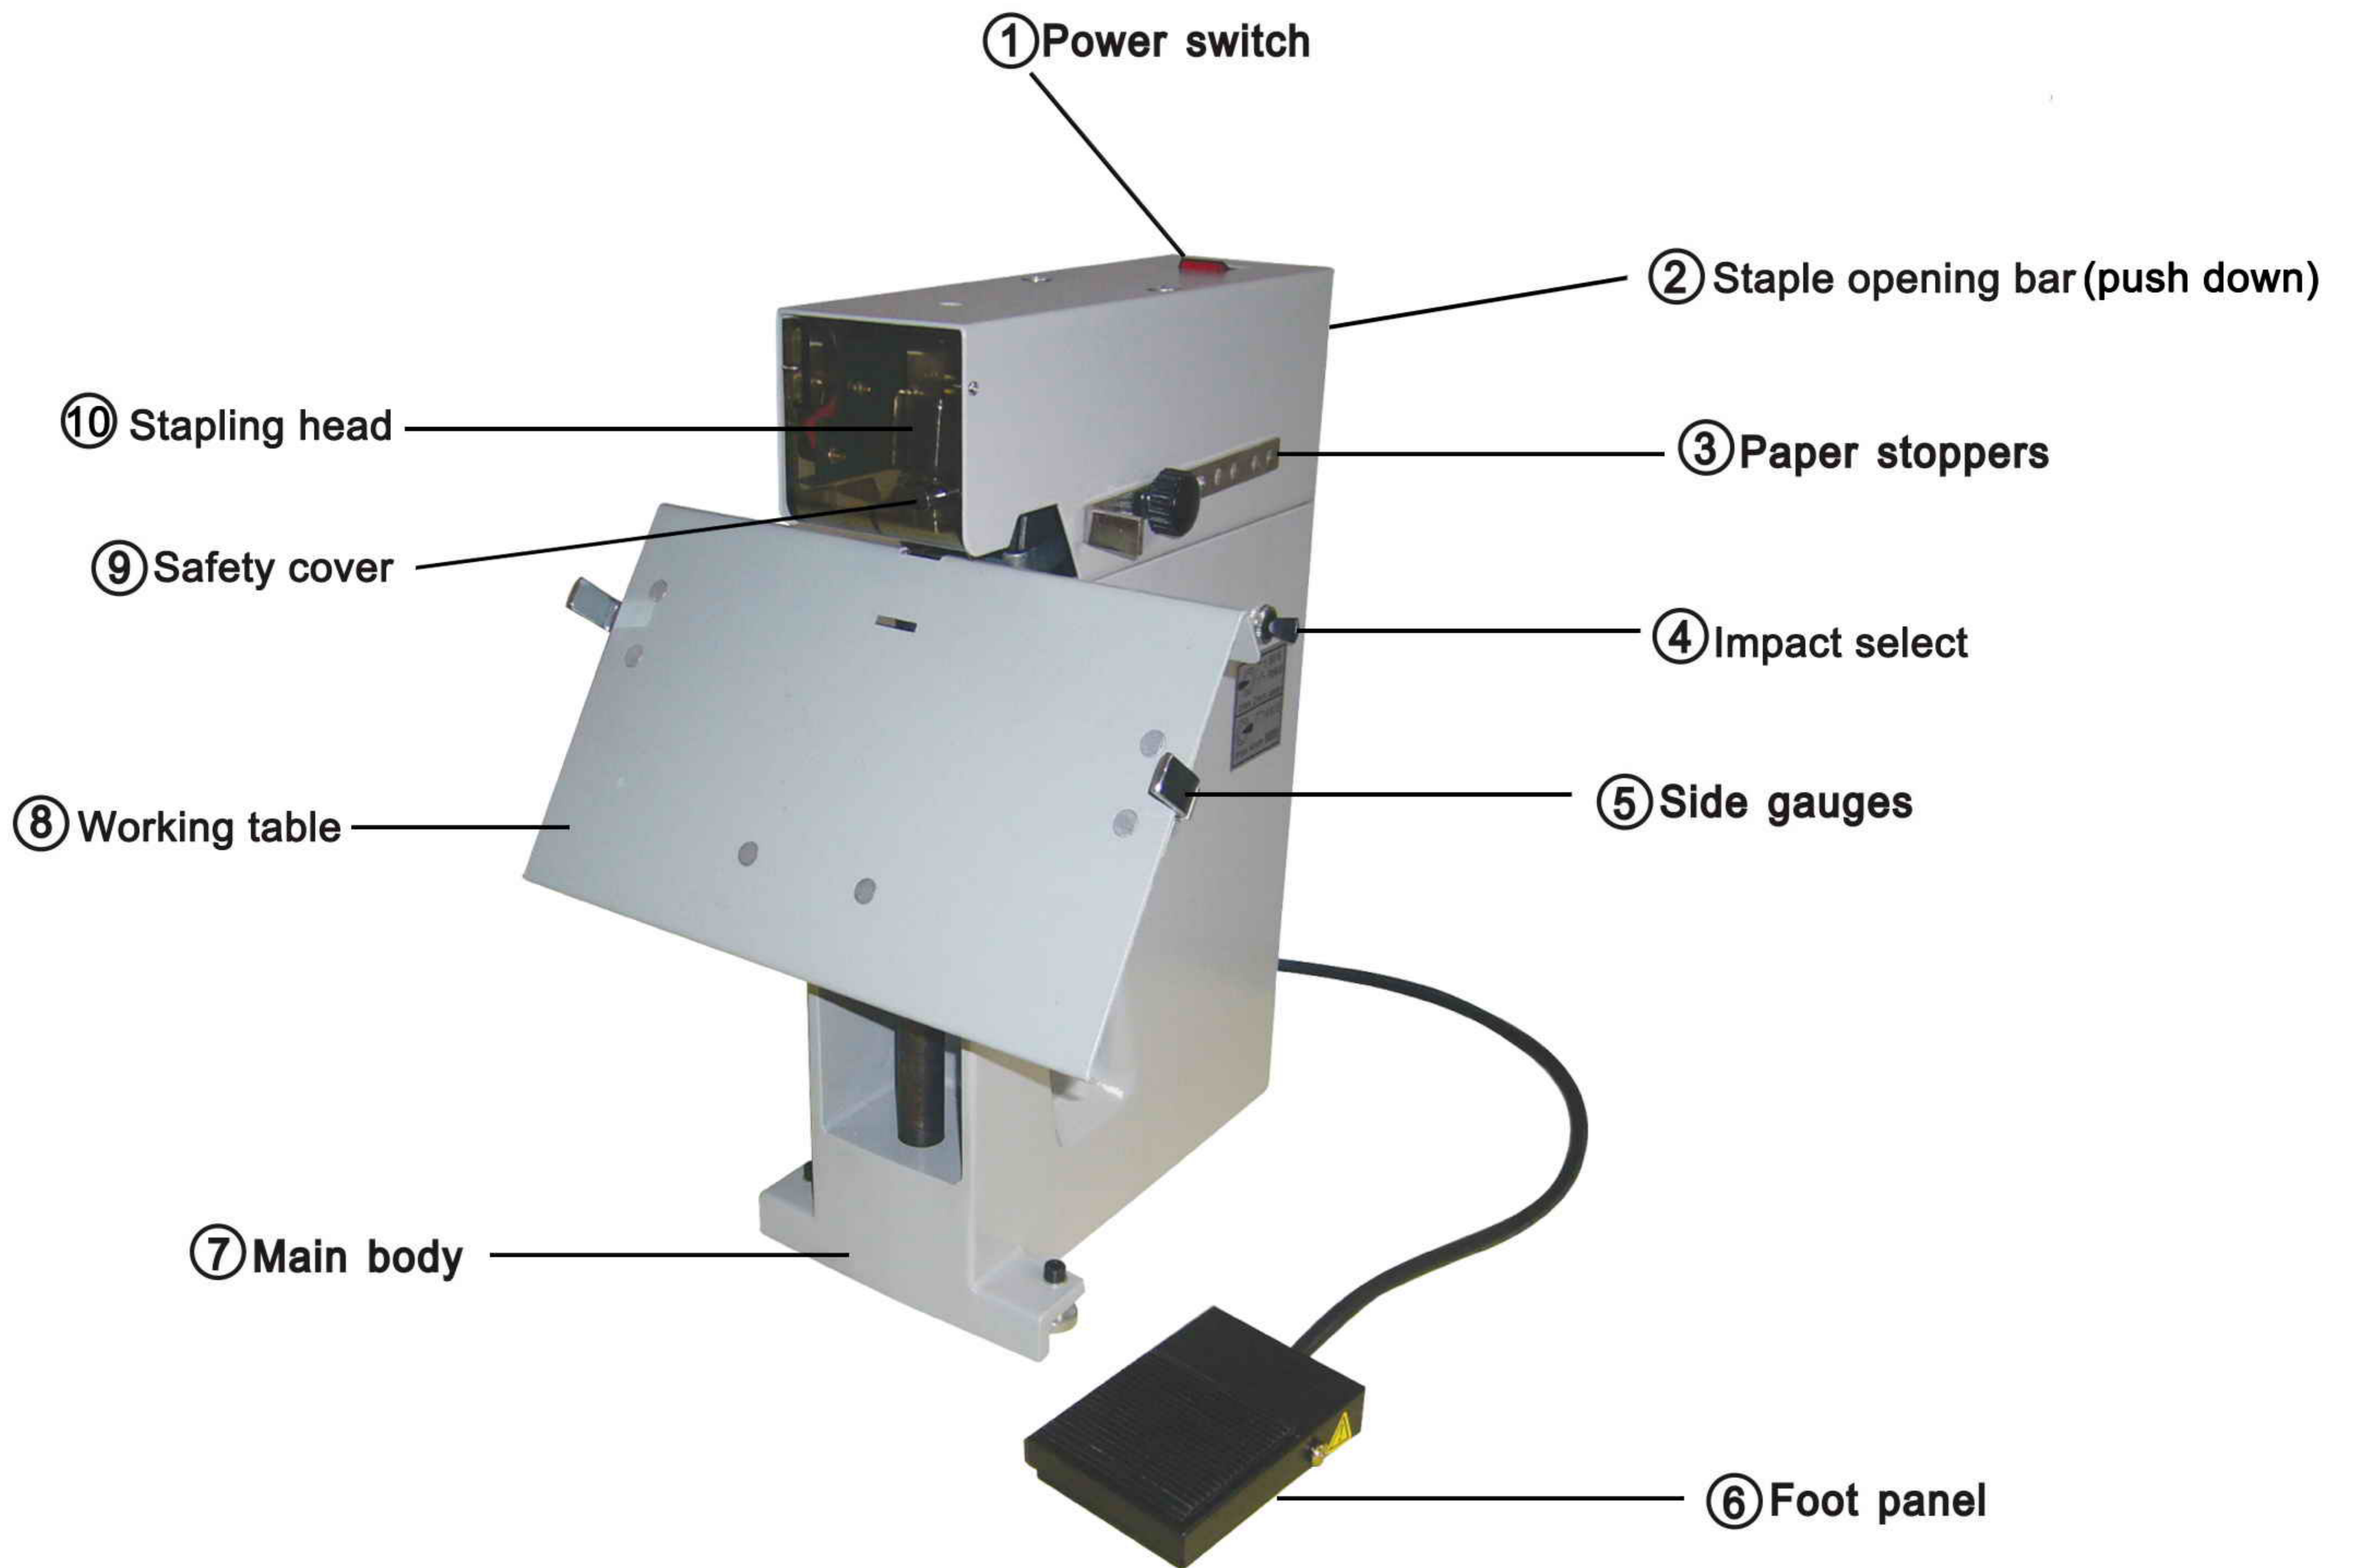

108E STAPLER

OPERATION MANUAL

Technical data:

Max. stapling sheets	40 sheets
Staple length (mm)	6-8
Staple types	26/6,26/8,R26/6,66/6 66/8,R66/6
Staple capacity	210 pc
Max. throat depth (mm)	30
Booklet size	Up to DIN A3 folded
Power supply	230V 50Hz/115V 60Hz
Weight (kg)	6.8
WxDxH (cm)	27x35x36